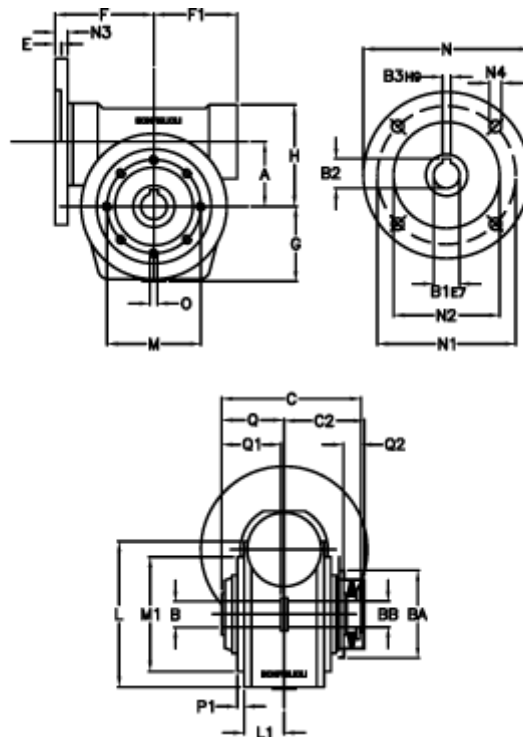

Article number: 390204401072236  
 Description: Worm Gear with Torque Limiter  
 VF 44-L2-P-10-P63B5

## Measures

a = 44.60	C2 = 48	L1 = 35.0	O = M6x8
B = 18	Description = VF 44P-xx-63B5	m = 65	P1 = 2.0
B1 E7 = 11	E = 2.0	M1 = 50	Q = 32.0
B2 = 12.8	F = 65	N = 140	Q1 = 32
B3 H9 = 4	F1 = 54	N1 = 115	Q2 = 12
BA = 40	g = 51	N2 = 95	
BB H7 = 11	H = 71.0	N3 = 10.5	
C = 79	L = 80.0	N4 = 9,5	